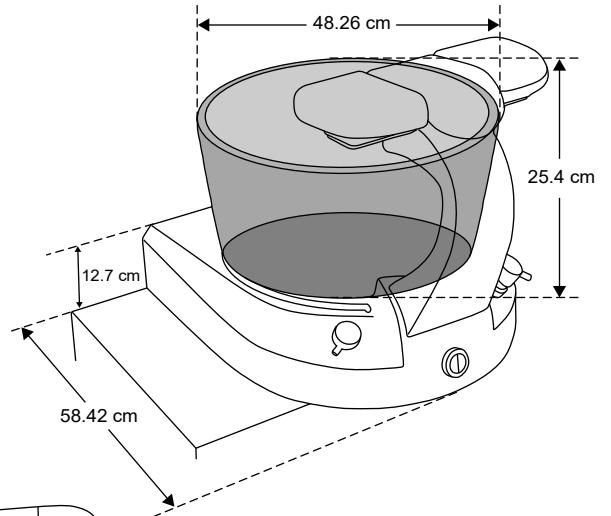

VERONA

DOUBLE BENCH

VERONA DOUBLE BENCH DIMENSIONS

The Dimensions are in inches.
 Disclaimer: Due to our continuing efforts to develop new and improved products
 may cause any and all specifications to change without notice.

www.gulfstreaminc.com

VERONA

DOUBLE BENCH

VERONA DOUBLE BENCH DIMENSIONS

The Dimensions are in centimeters..
Disclaimer: Due to our continuing efforts to develop new and improved products
may cause any and all specifications to change without notice.